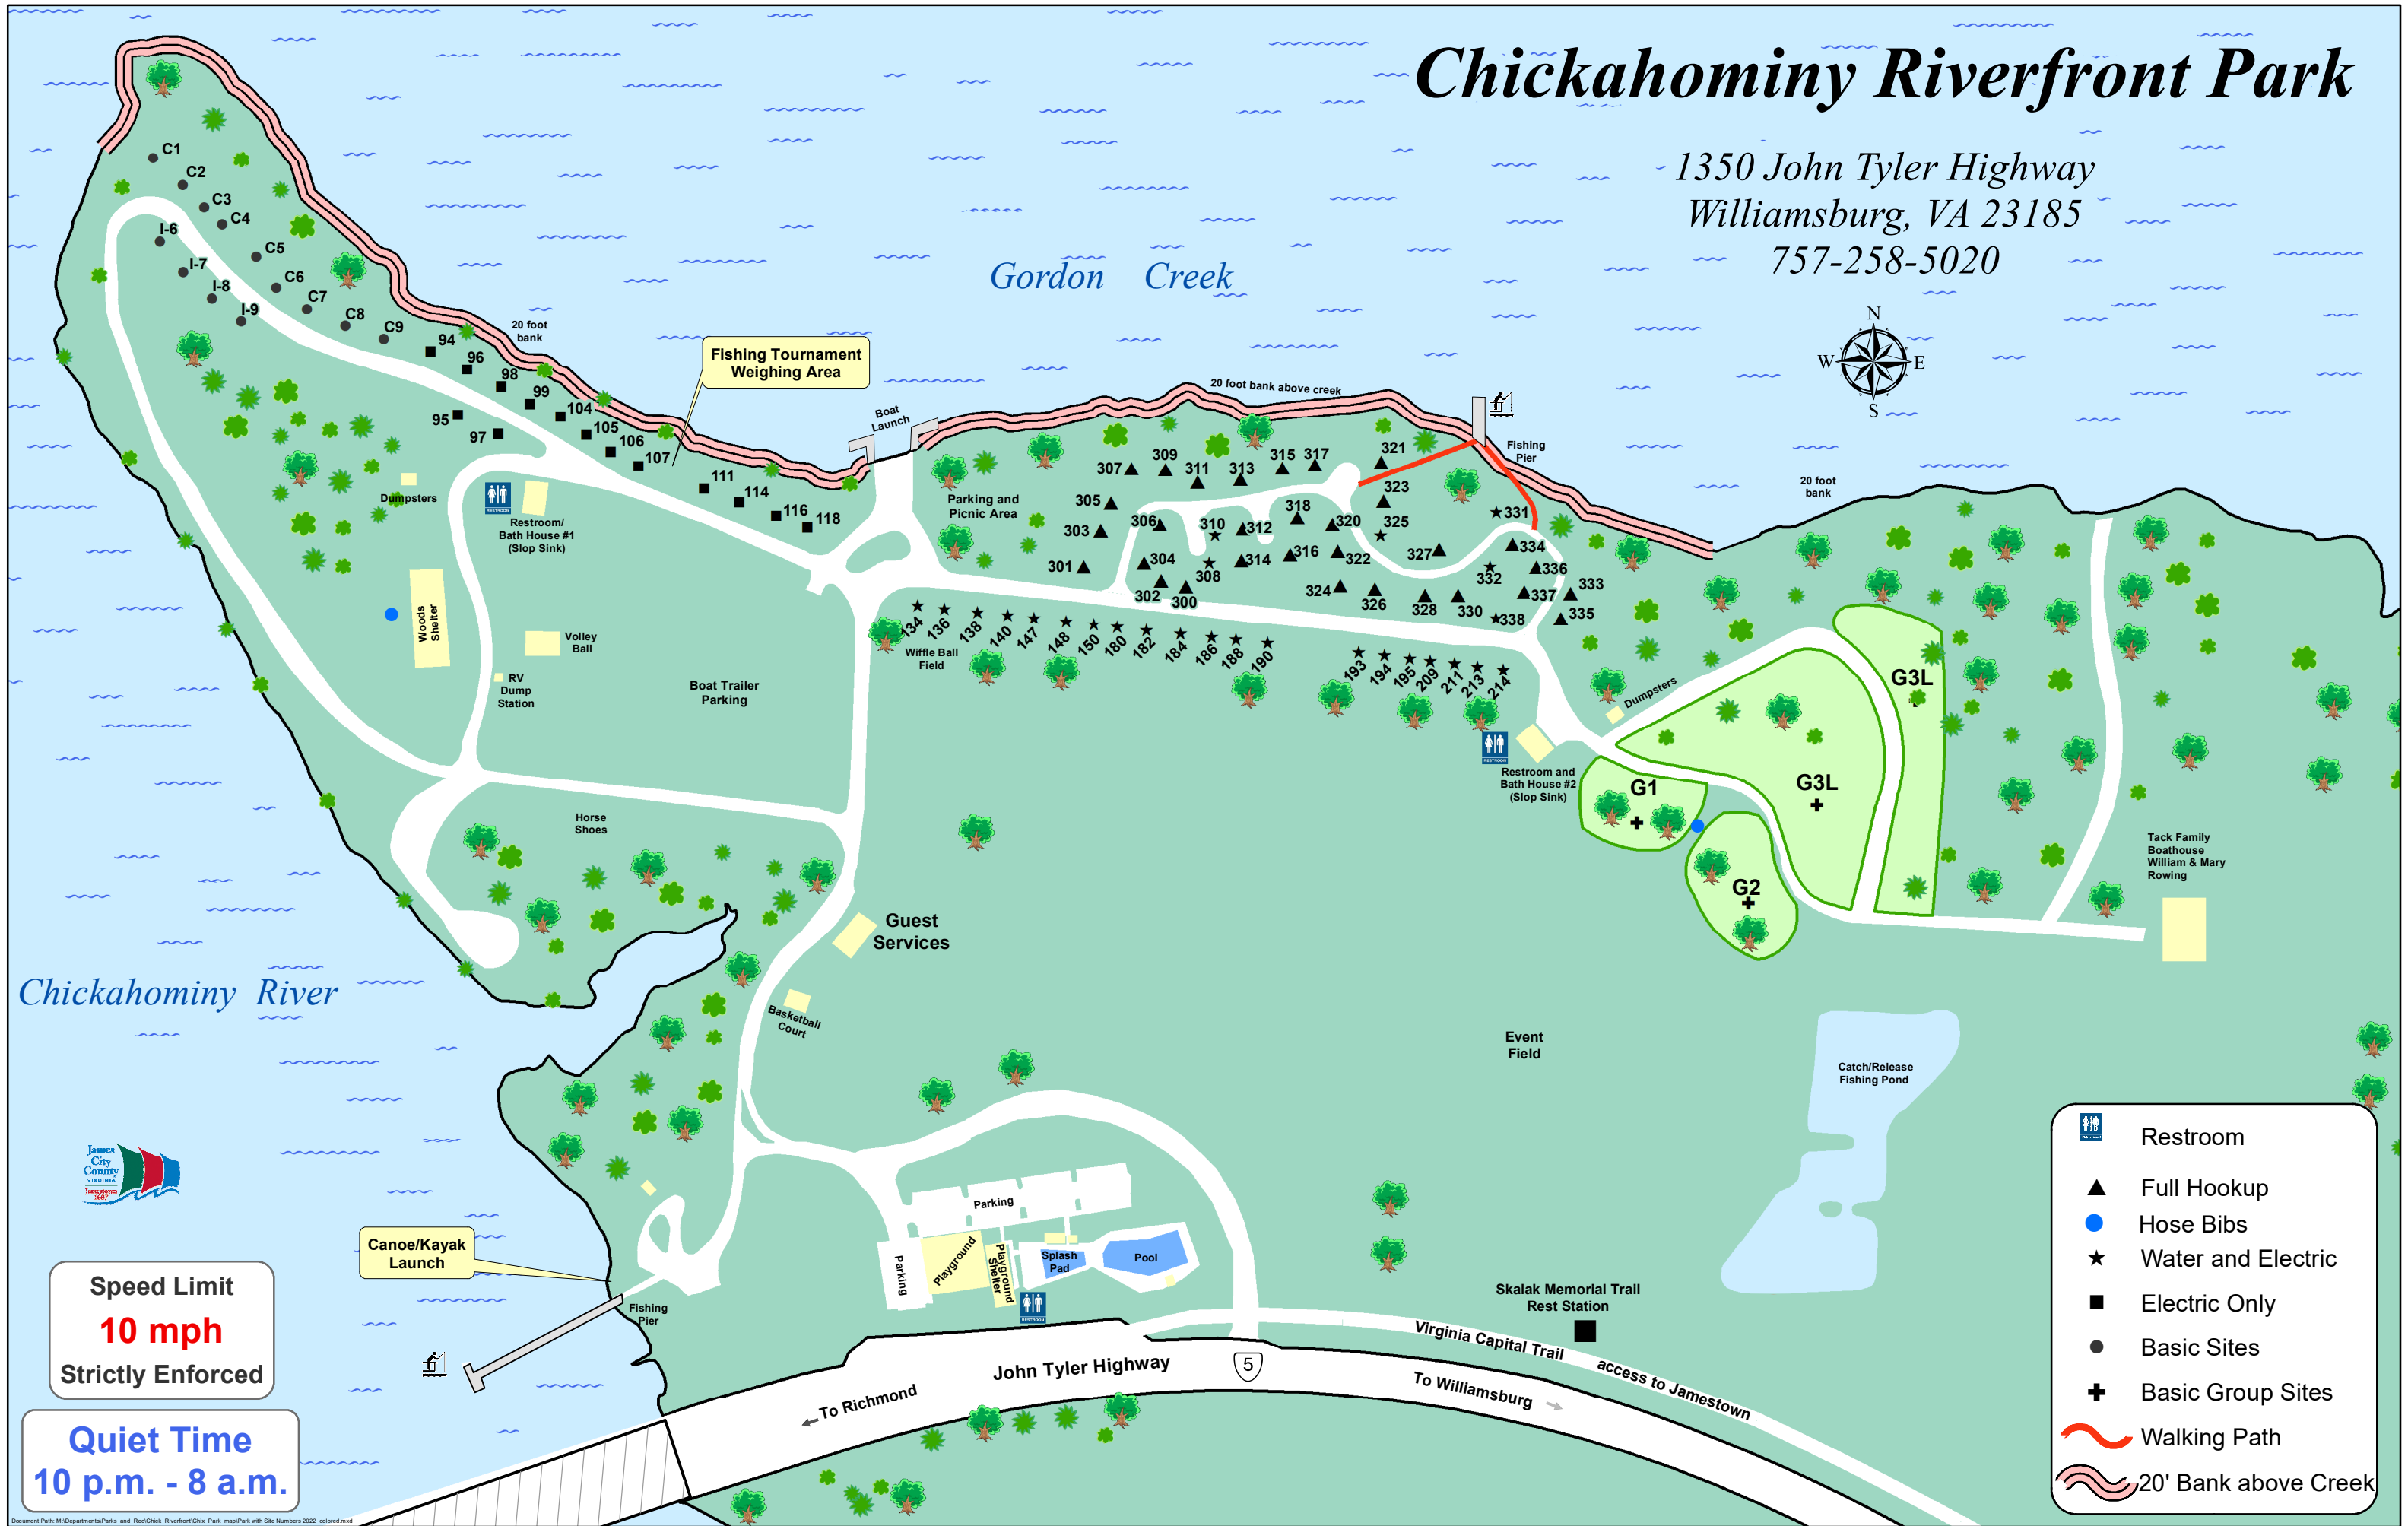

# Chickahominy Riverfront Park

1350 John Tyler Highway  
Williamsburg, VA 23185  
757-258-5020

Gordon Creek

Speed Limit  
**10 mph**  
Strictly Enforced

Quiet Time  
10 p.m. - 8 a.m.

- Restroom
- Full Hookup
- Hose Bibs
- Water and Electric
- Electric Only
- Basic Sites
- Basic Group Sites
- Walking Path
- 20' Bank above Creek